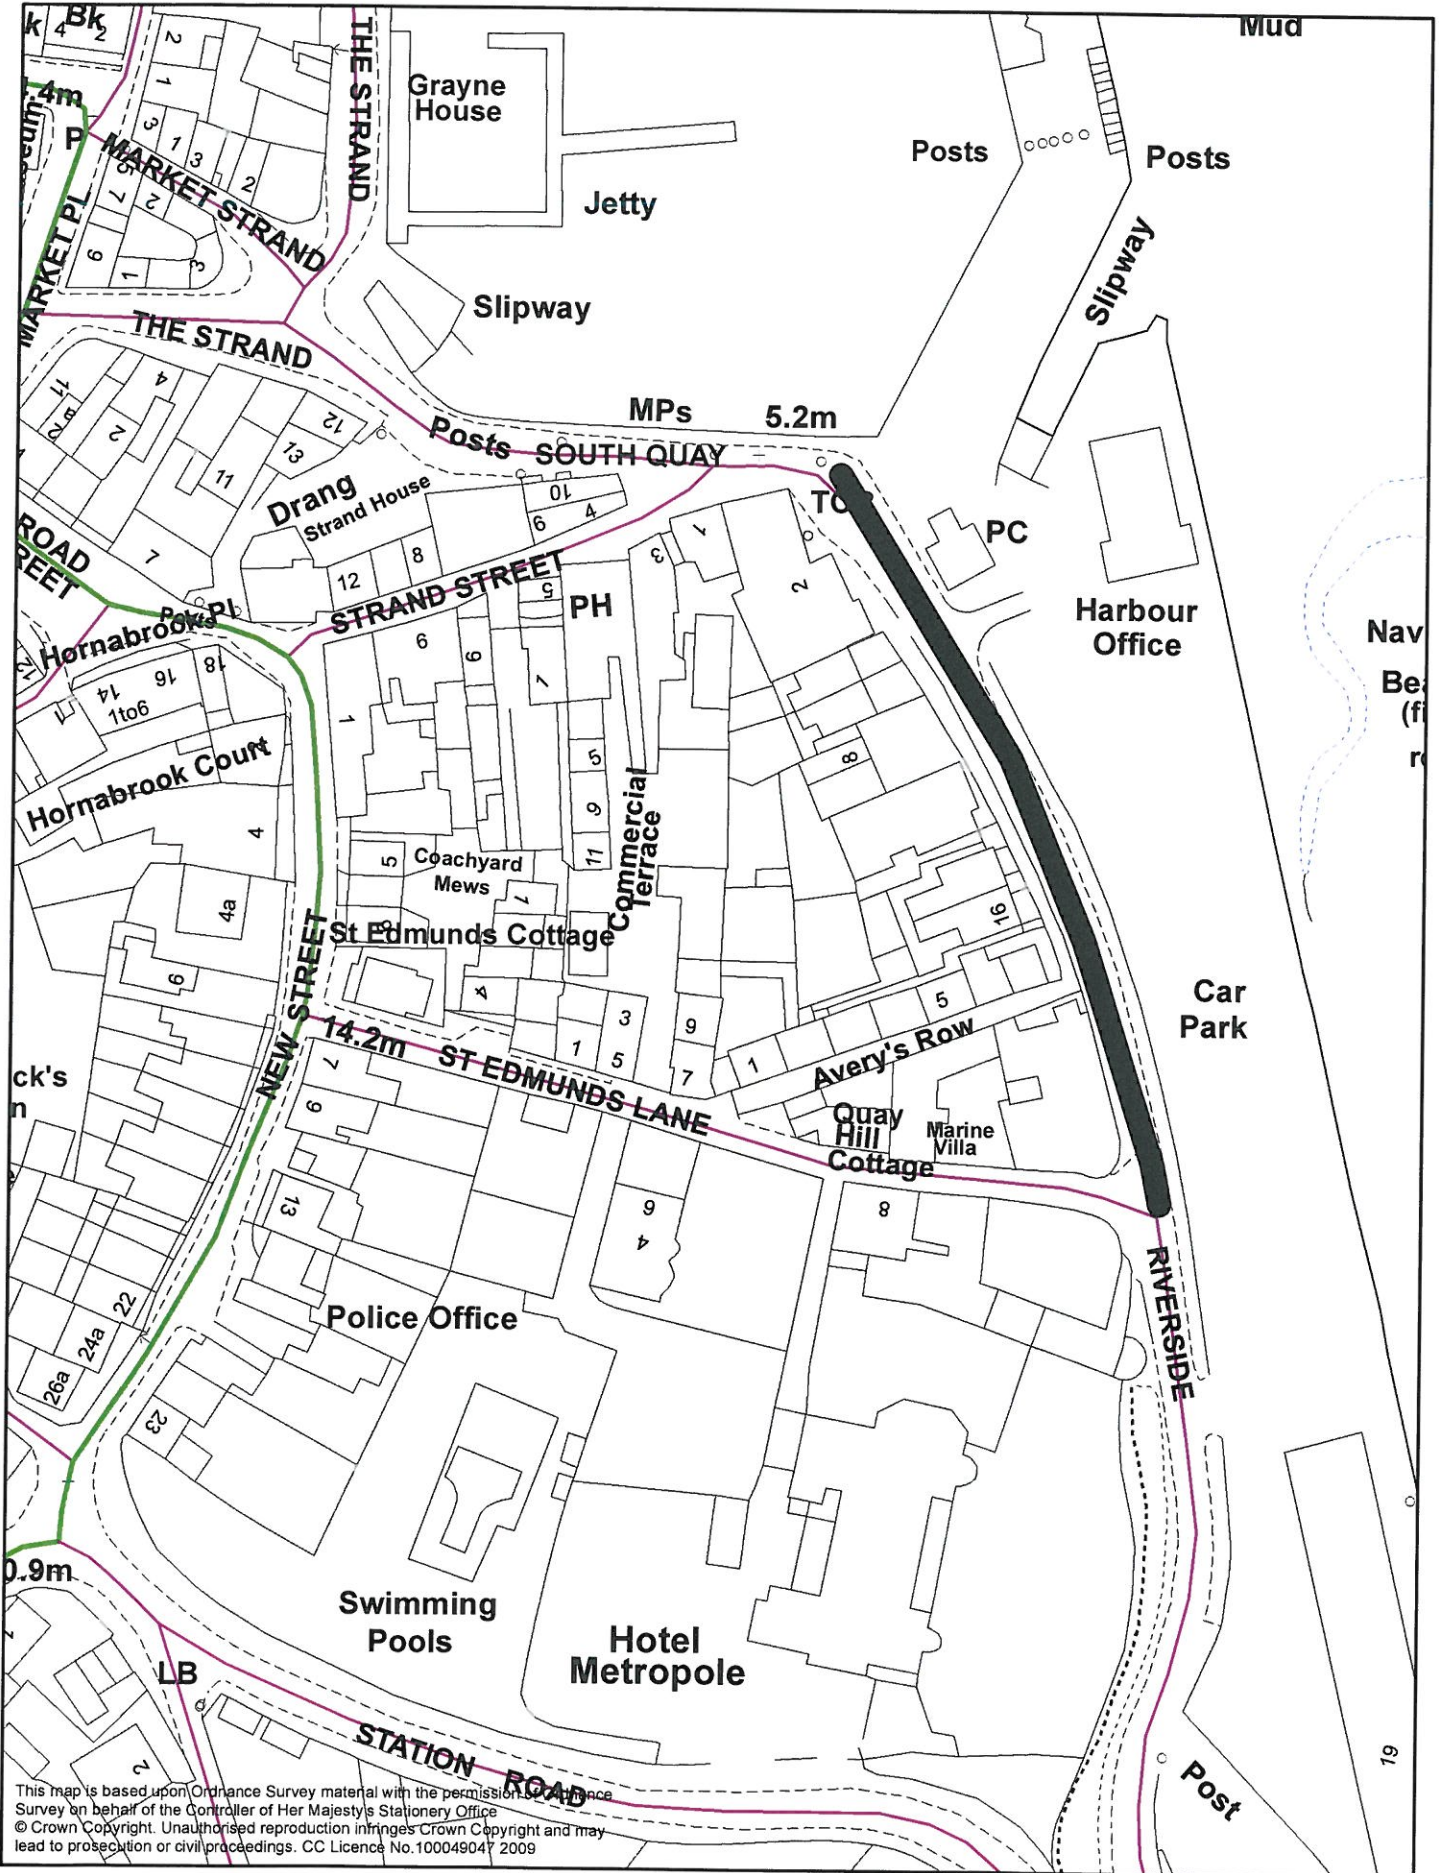

Temporary Road Closure
 Obby Oss 2015, Padstow
 1st May 2015
 0900 to 0000 hours
 Scale 1:1,025

Section closed

This map is based upon Ordnance Survey material with the permission of Ordnance Survey on behalf of the Controller of Her Majesty's Stationery Office
 © Crown Copyright. Unauthorised reproduction infringes Crown Copyright and may lead to prosecution or civil proceedings. CC Licence No.100049047 2009