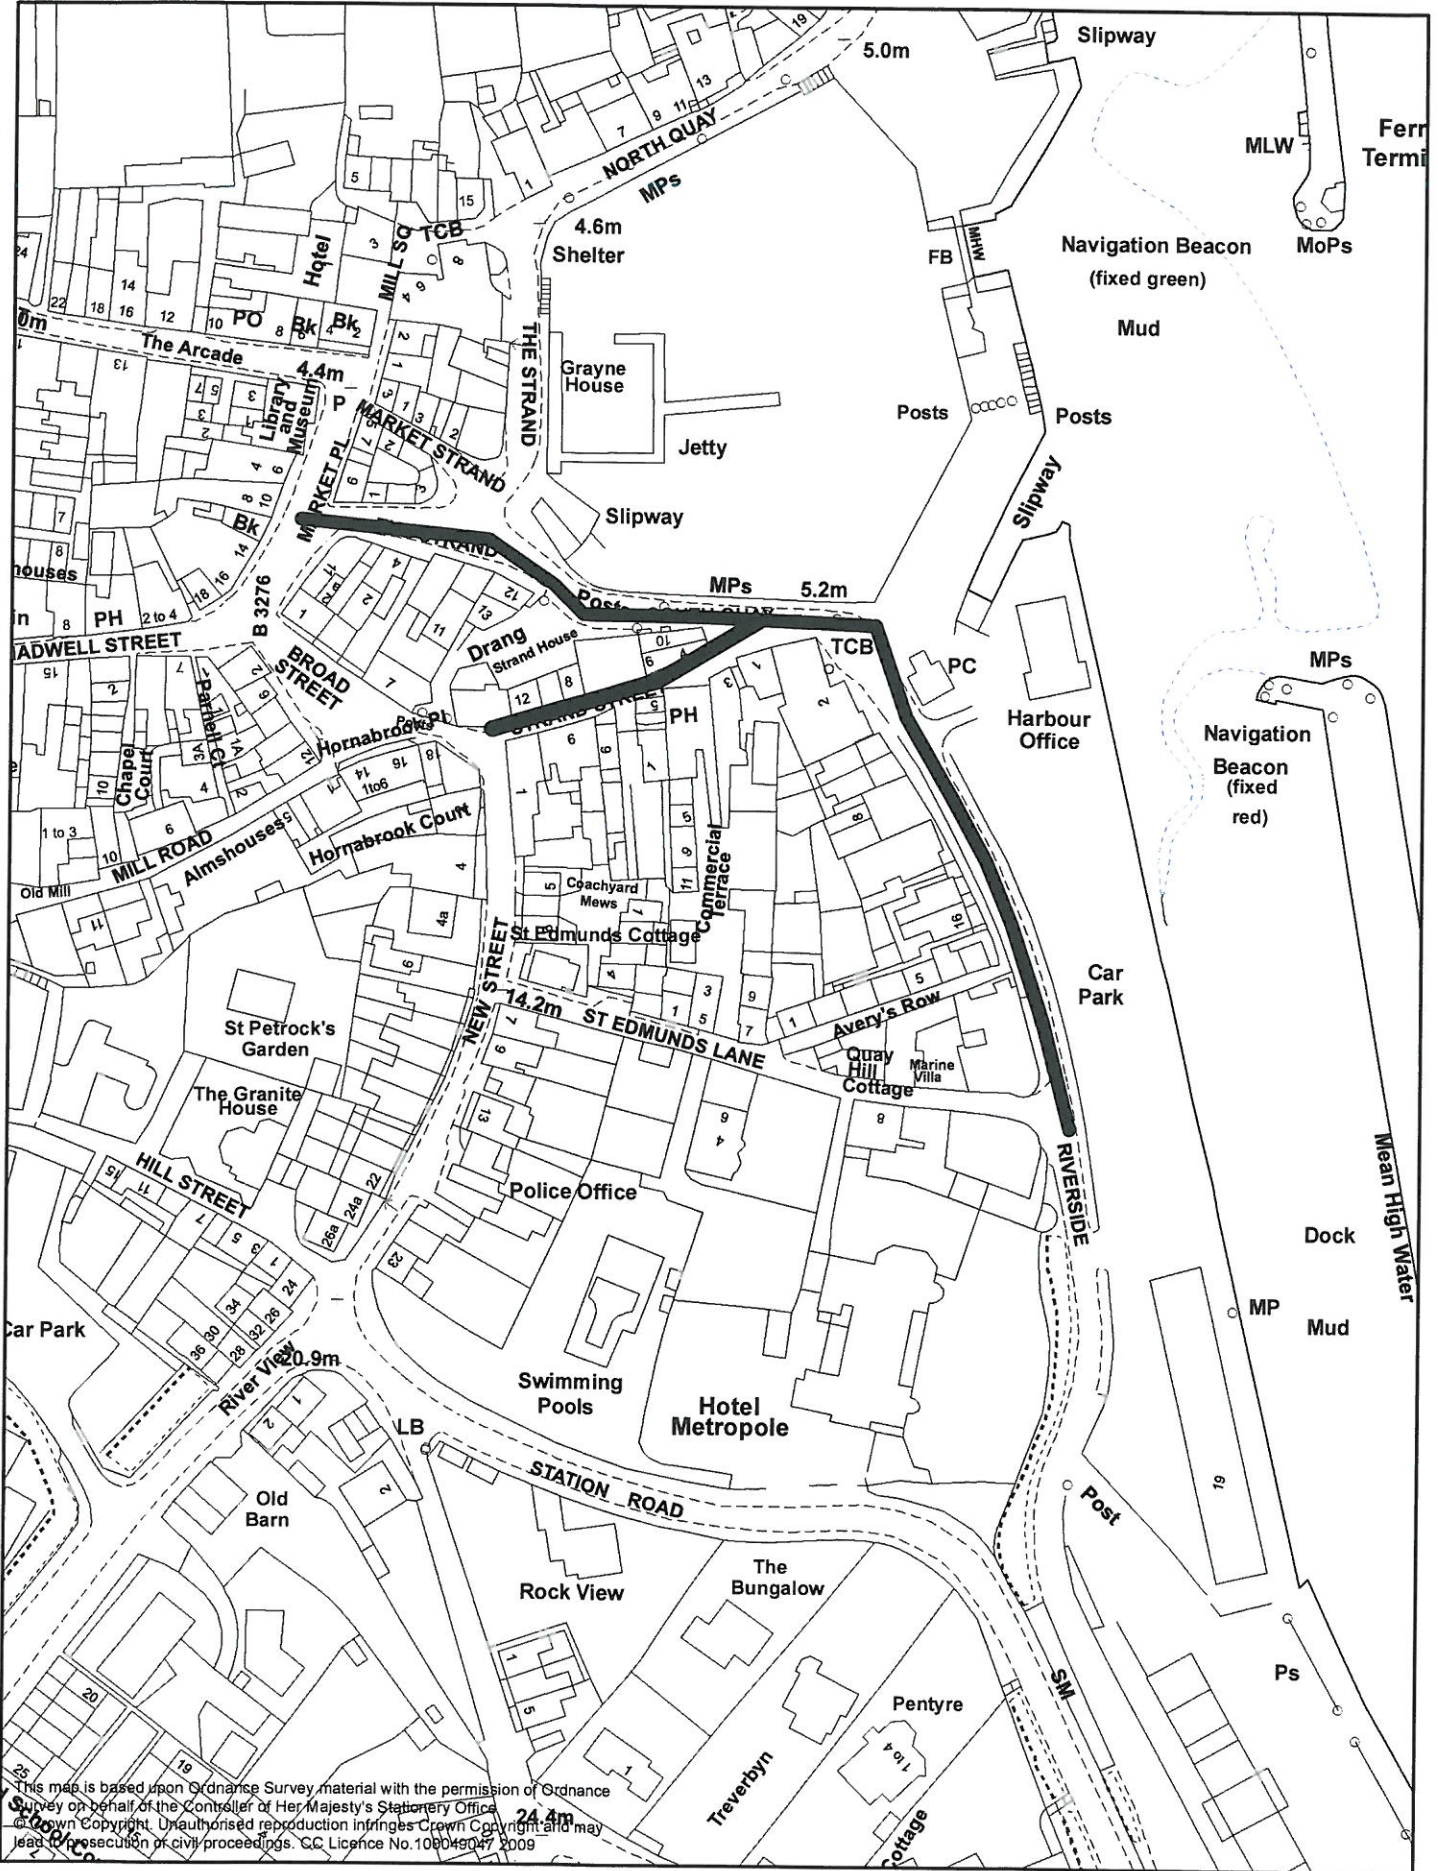

Temporary Road Closure
Bandstand Events, Padstow
7th June to 30th August 2015

Wednesdays (1830 to 2045 Hours) Sundays (1430 to 1600, 1700 to 1845 hours, 1800 to 2000 hours, 1600 to 2015 hours)

Section closed

This map is based upon Ordnance Survey material with the permission of Ordnance Survey on behalf of the Controller of Her Majesty's Stationery Office. © Crown Copyright. Unauthorised reproduction infringes Crown Copyright and may lead to prosecution or civil proceedings. CC Licence No. 100049047 2009