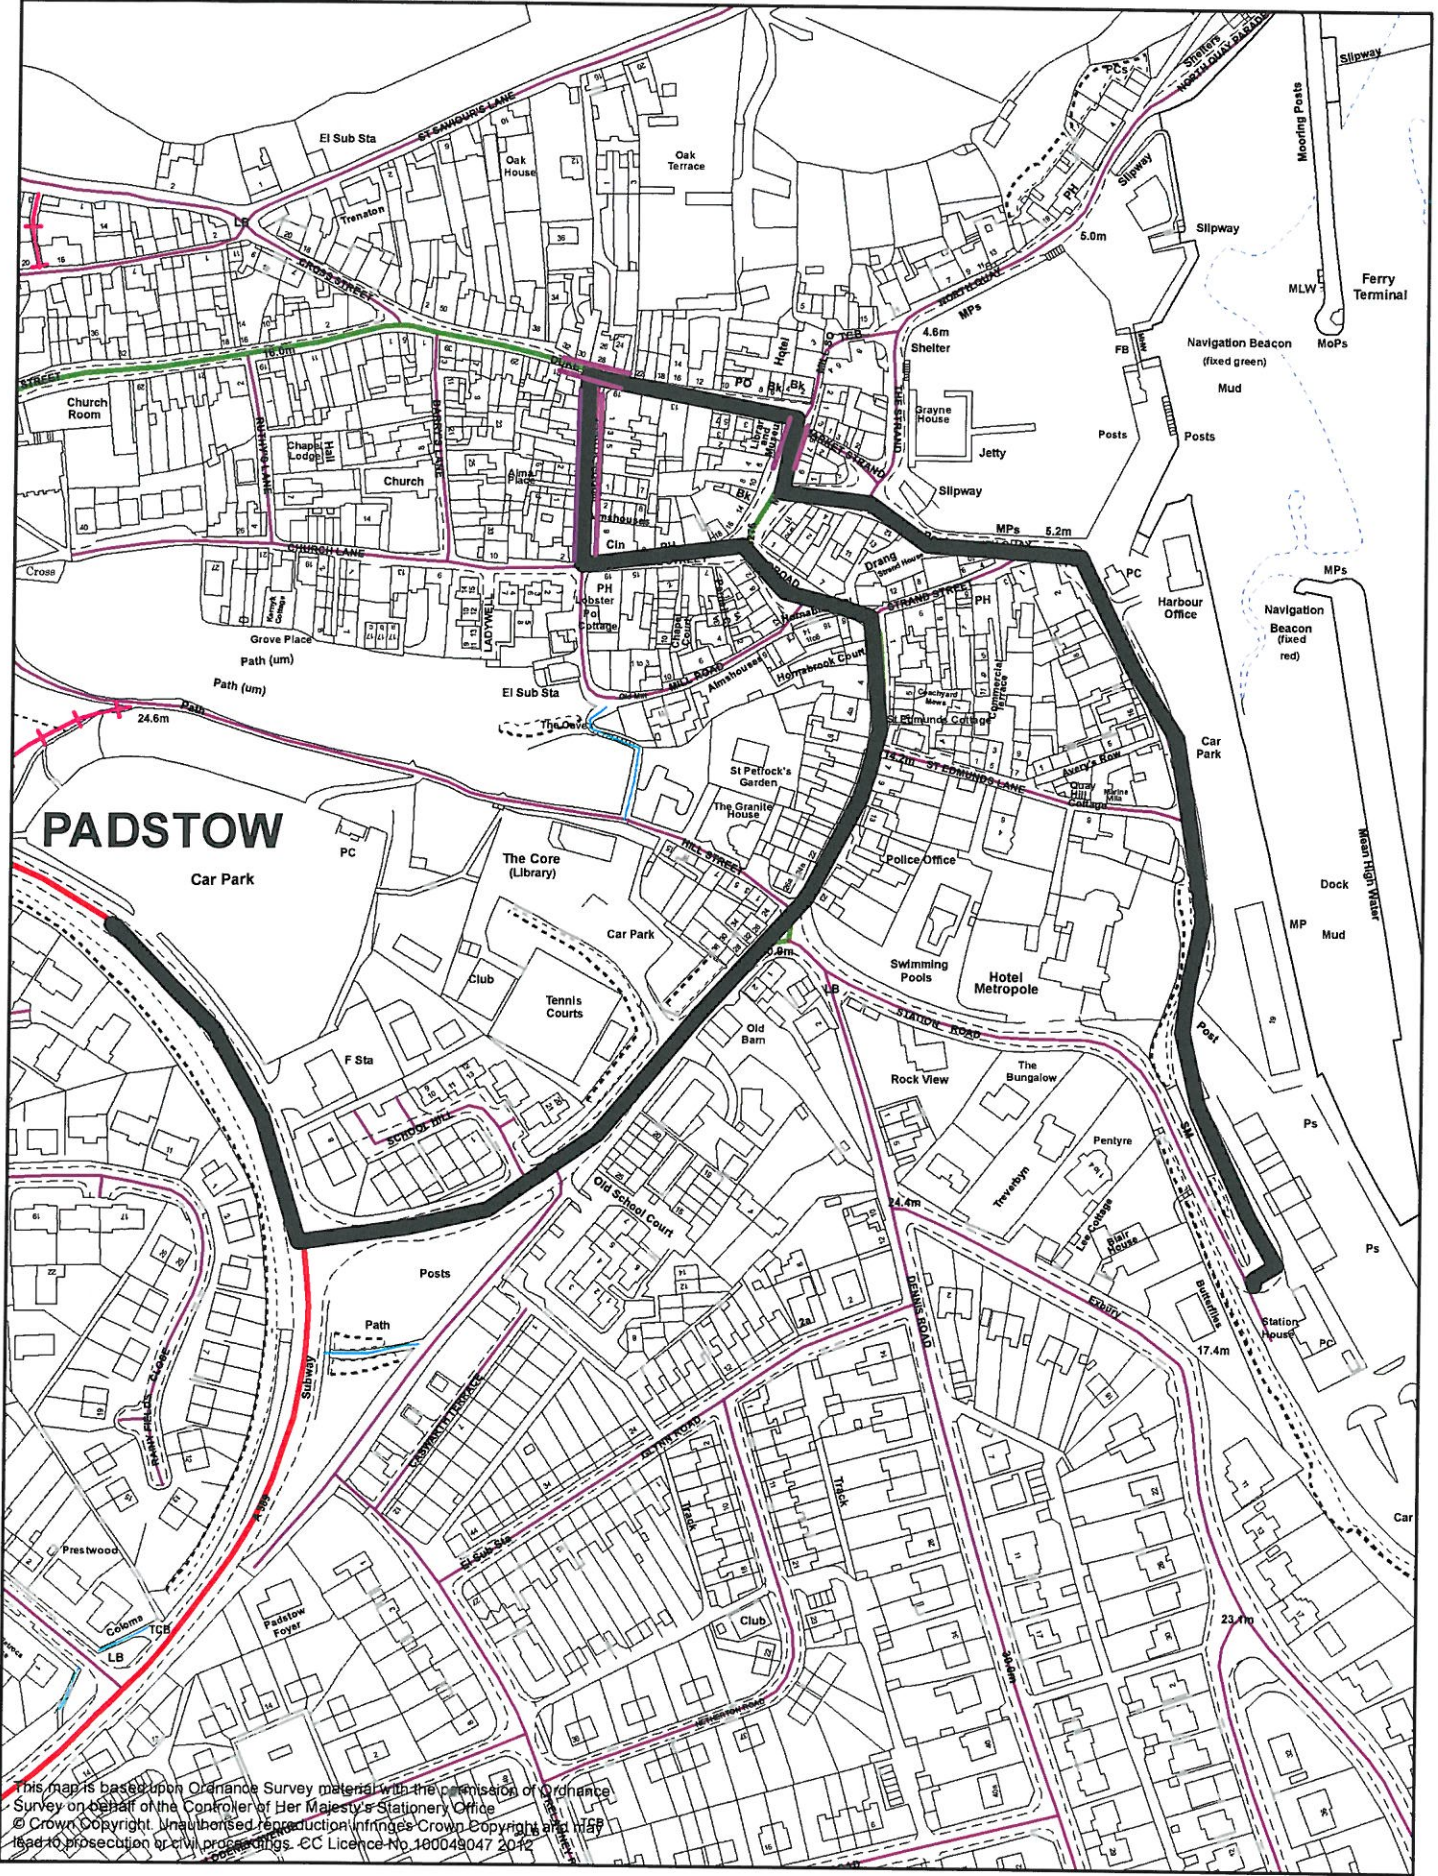

Temporary Road Closure
 Padstow Carnival
 1st August 2015
 1730 to 2030 hours
 Scale 1:2,809

 Section closed
 Section subject to No Waiting at Any Time Restriction

This map is based upon Ordnance Survey material with the permission of Ordnance Survey on behalf of the Controller of Her Majesty's Stationery Office
 © Crown Copyright. Unauthorised reproduction infringes Crown Copyright and may lead to prosecution or civil proceedings. CC Licence No. 100049047 2012