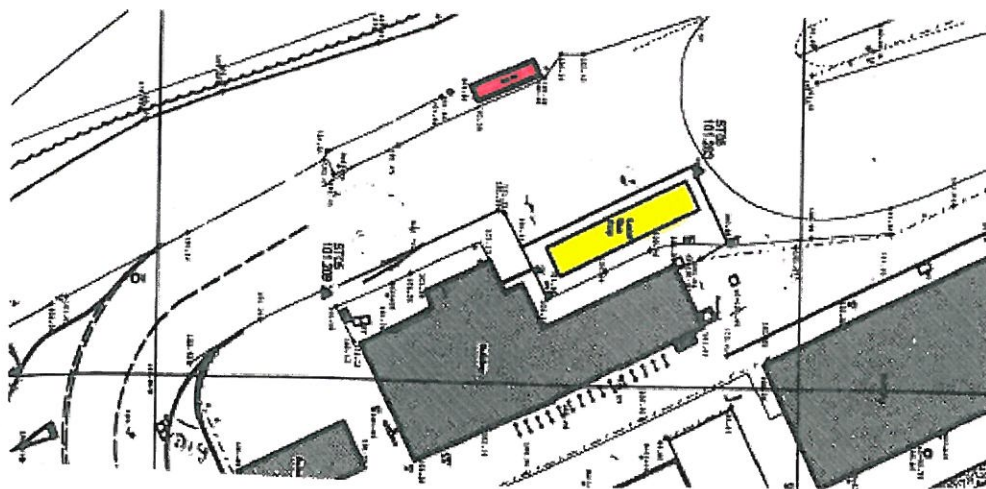

From Monday 28 September 2015 works will be carried out on the cliff behind Railway/Station Road bus stop.

Please use the Park and Ride Bus Stop opposite

Works are expected to take 3 days

Map below for reference