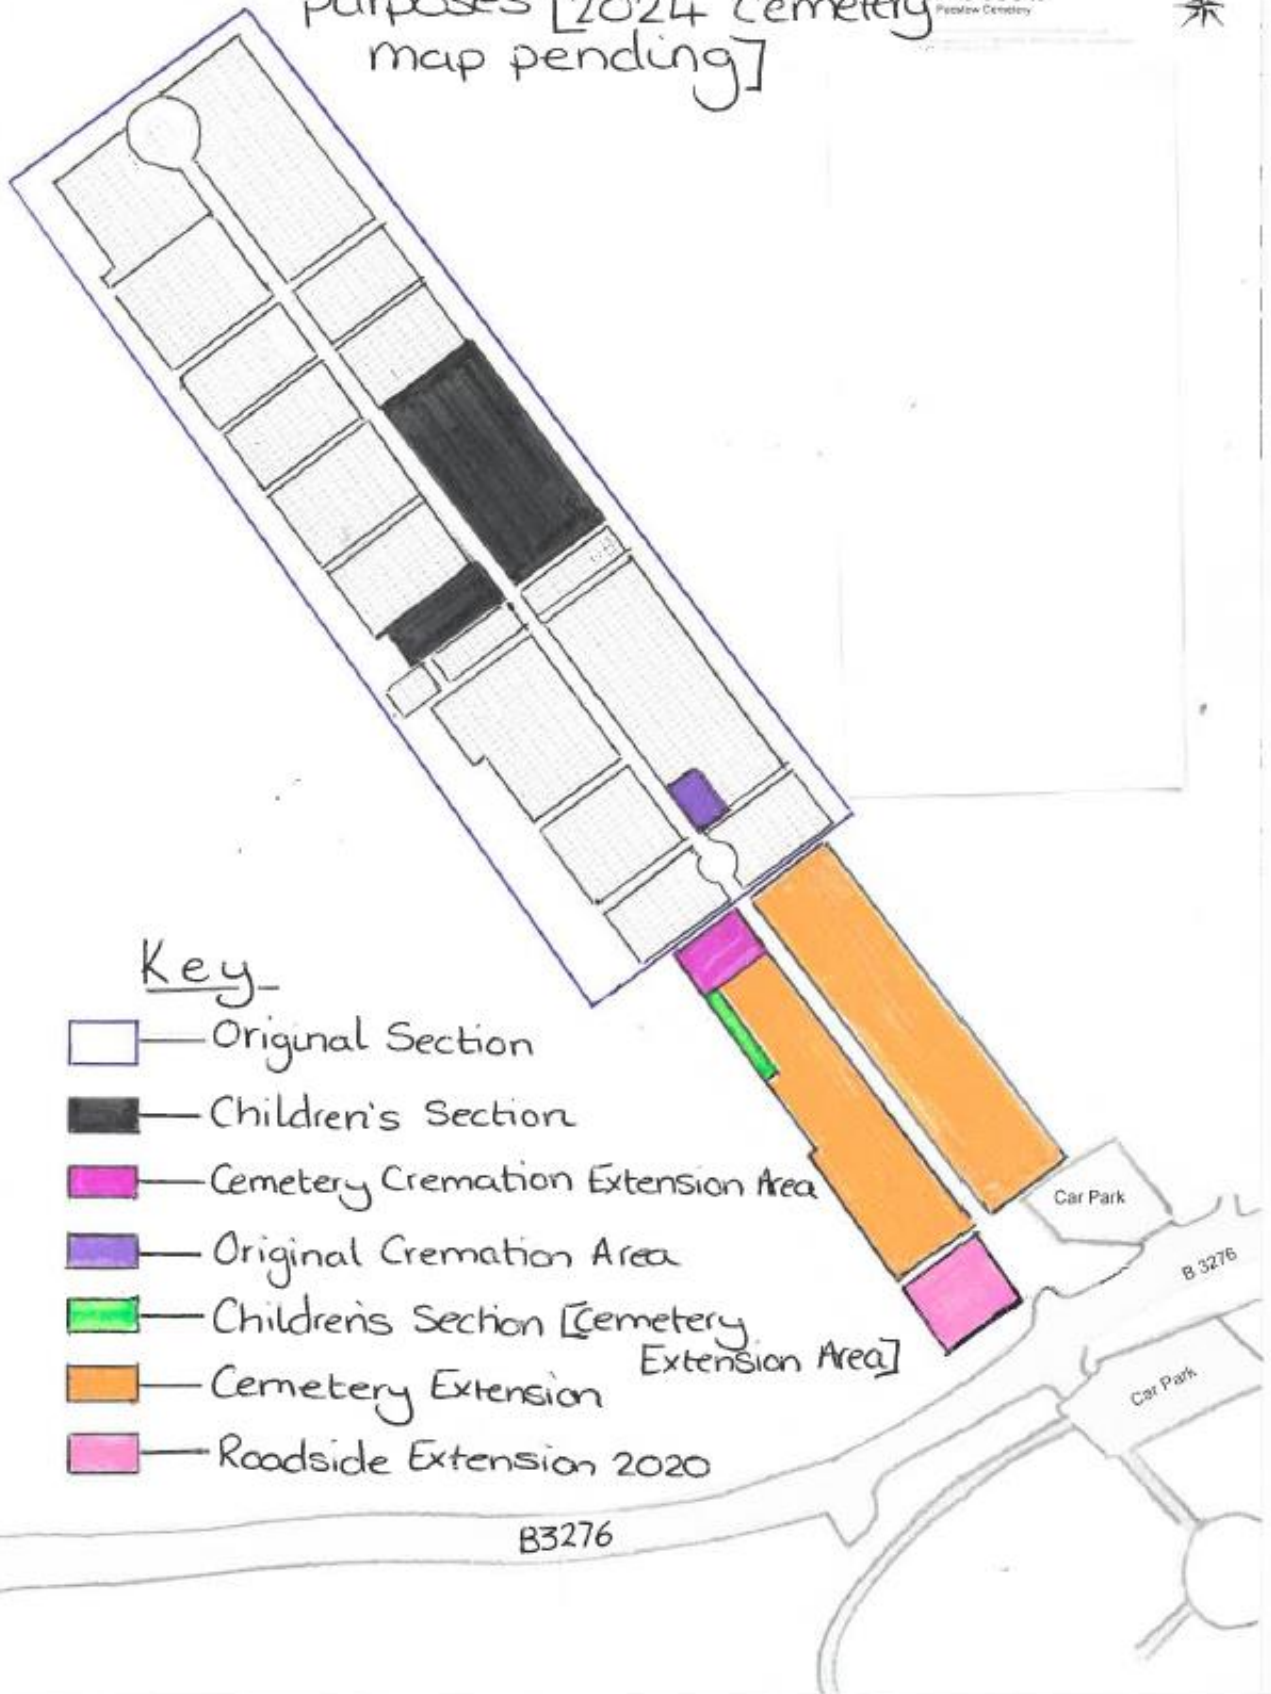

Padstow Cemetery

SCALE DATE 10/12/2011

MAP FILE REFERENCE
Padstow Cemetery

Key

- Original Section
- Children's Section
- Cemetery Cremation Extension Area
- Original Cremation Area
- Children's Section [Cemetery Extension Area]
- Cemetery Extension
- Roadside Extension 2020